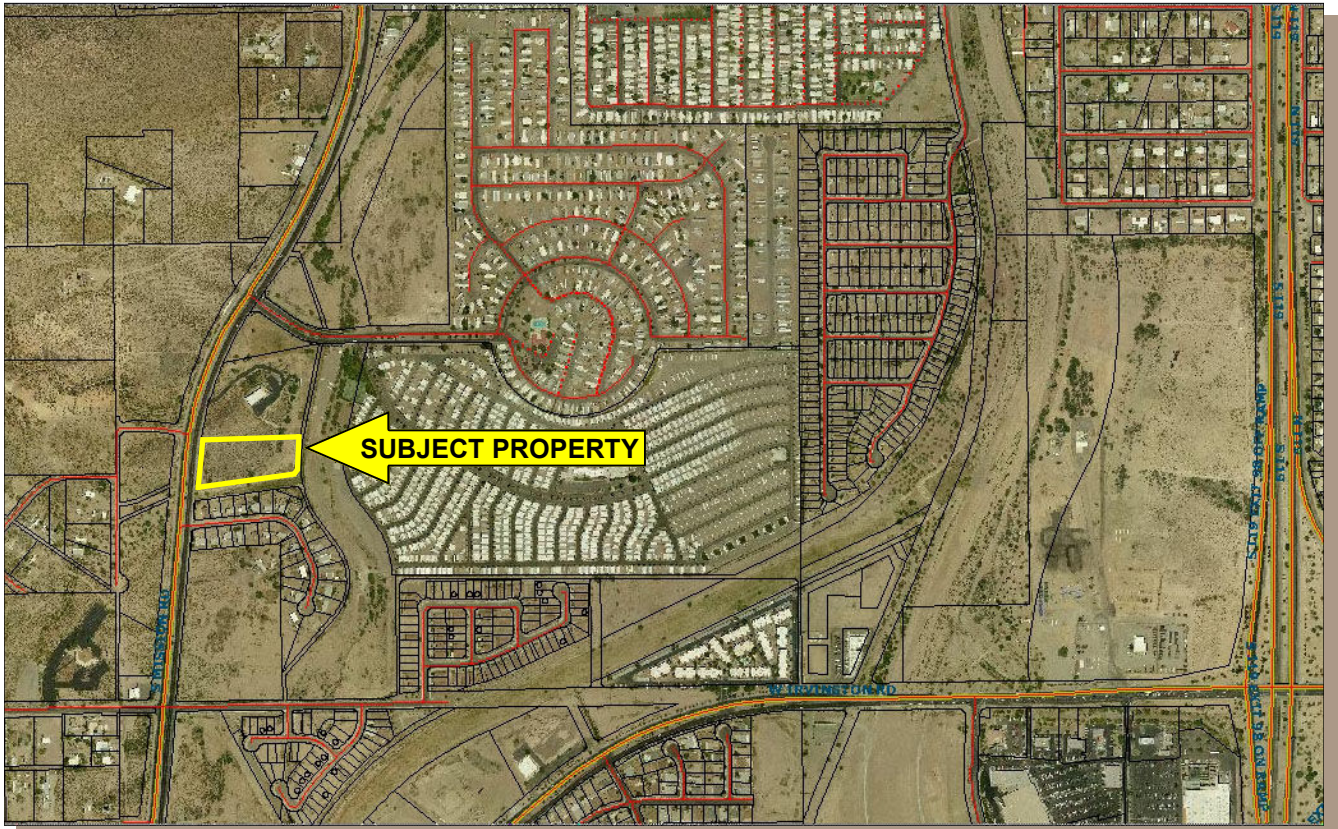

**S
A
L
E**

4601 S. Mission Tucson, Arizona 85713

- **Property:** 3.7 acres
- **Land Area:** 162,757±sf
- **Lot Sizes:** 273 x 571 x 199 x 585
- **Parcel Number:** 119-42-002A
- **Zoning:** O3
- **Improvements:** None

PROPERTY HIGHLIGHTS: Bank owned parcel located in an excellent southwest area. Very close to Tucson Spectrum. Engineer plat is from former owner and is included for illustration purposes only.

\$287,500.00