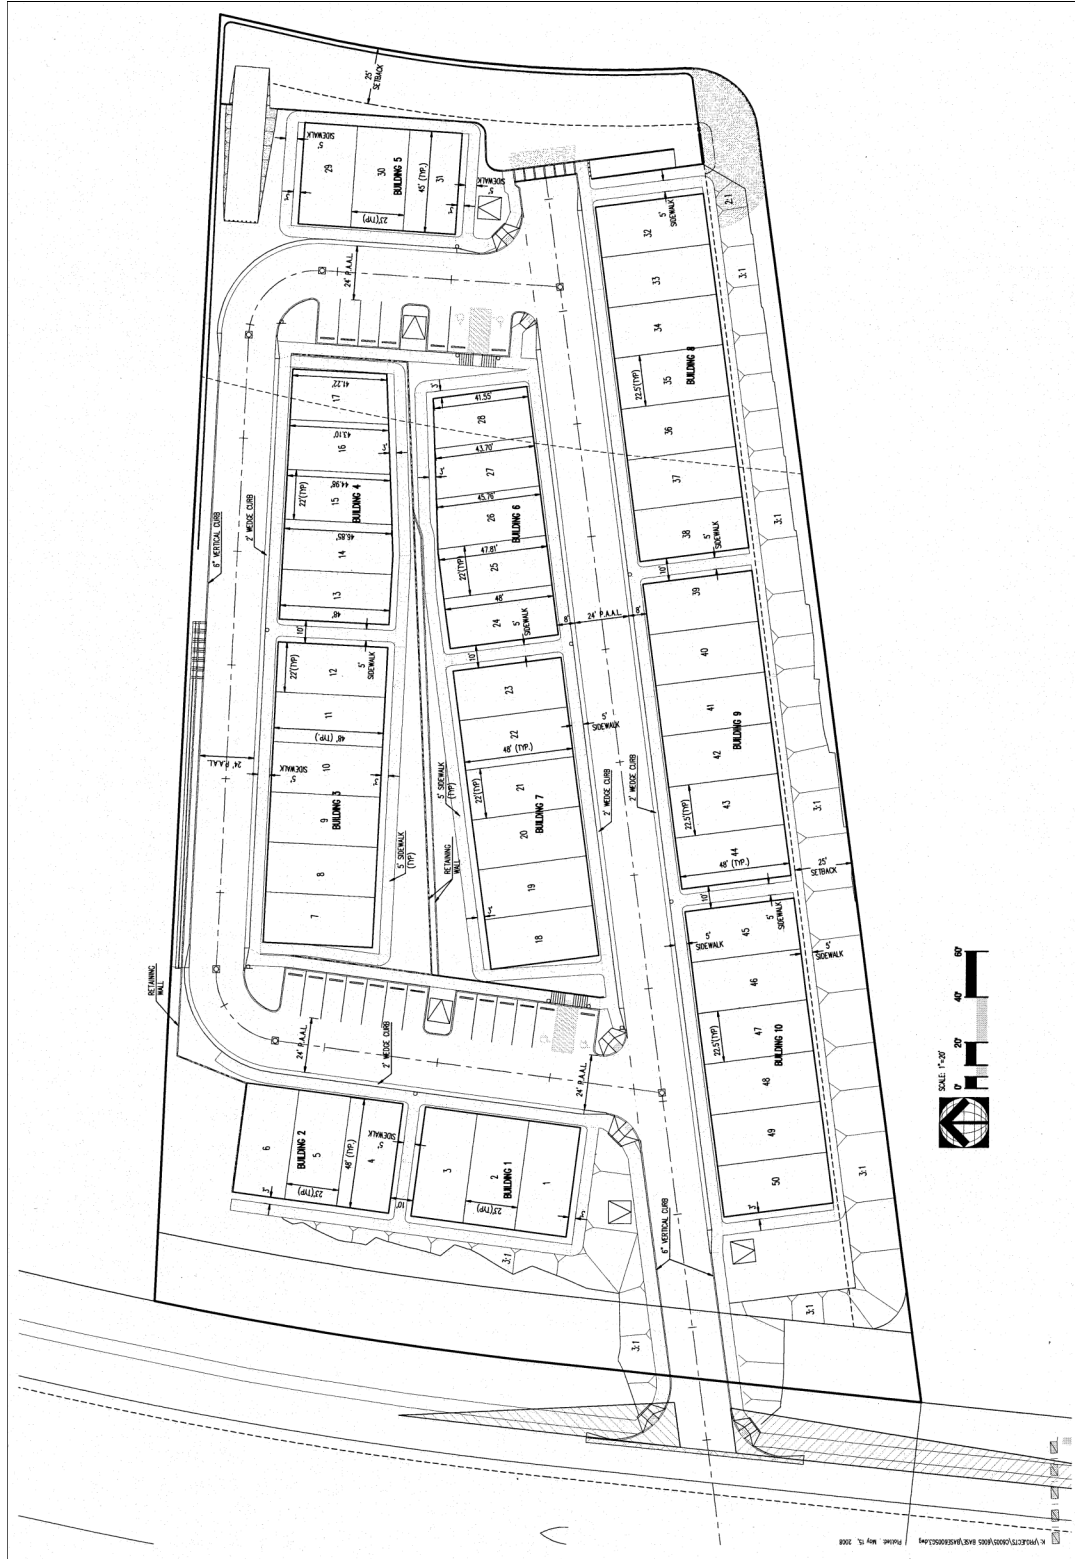

Exclusively Represented by:
Mick Cluck
Tucson Realty & Trust Co.
520.577.7000 or 520.349.3533