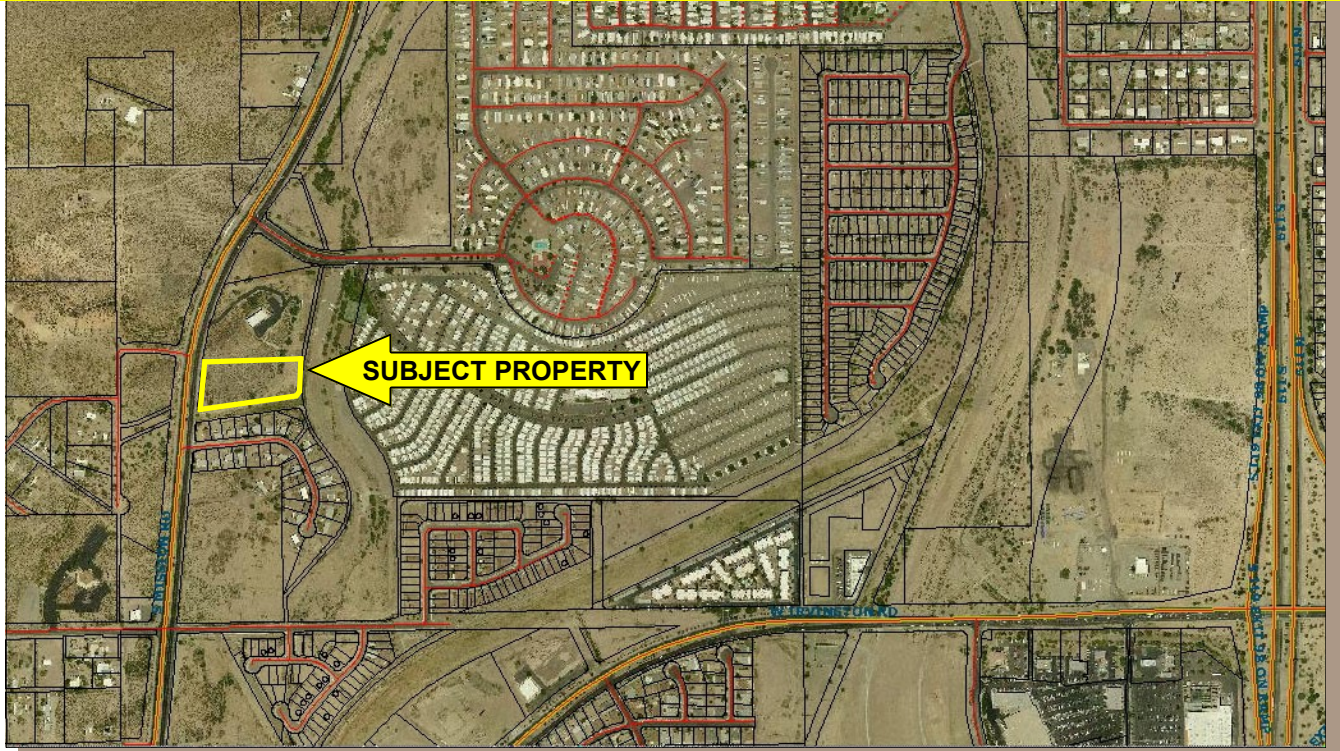

**S  
A  
L  
E**

**SELLER FINANCING AVAILABLE!**

**4601 S. Mission  
Tucson, Arizona 85713**

- **Property:** 3.7 acres
- **Land Area:** 162,757±sf
- **Lot Sizes:** 273 x 571 x 199 x 585
- **Parcel Number:** 119-42-002A
- **Zoning:** O3
- **Improvements:** None

**PROPERTY HIGHLIGHTS:** *Bank owned* parcel located in an excellent southwest area. Very close to Tucson Spectrum. Engineer plat is from former owner and is included for illustration purposes only.

**BANK MOTIVATED TO SELL**